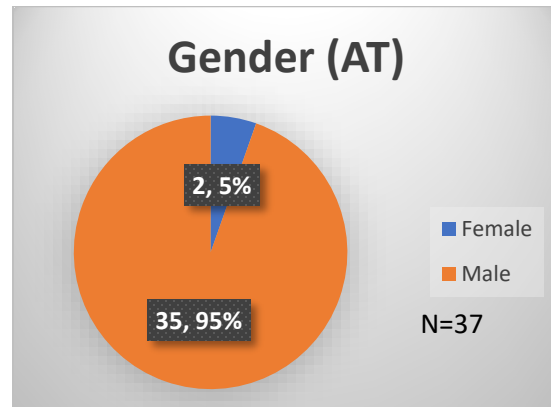

**Daily Data Dashboard – December 15, 2022**  
**Demographics for JTDC Population**  
**Thursday Morning Midnight Count**

Total # of probation Involved youth<sup>1</sup>: 1,035

<sup>1</sup> Probation Active: Any youth who is pending sentencing with an active social history, has been formally placed on probation or supervision with Cook County Juvenile Probation on the date of the report.