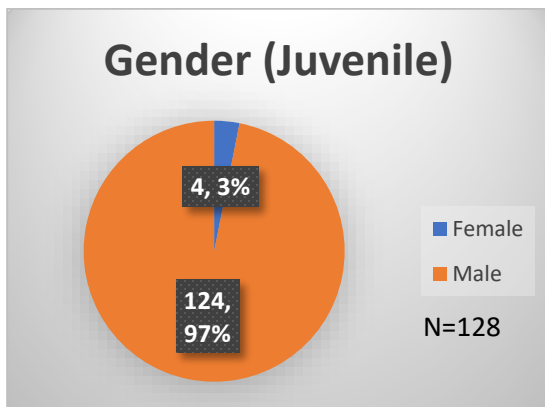

**Daily Data Dashboard – December 15, 2022**  
**Demographics for JTDC Population**  
**Thursday Morning Midnight Count**

Total # of probation Involved youth<sup>1</sup>: 1,035

<sup>1</sup> Probation Active: Any youth who is pending sentencing with an active social history, has been formally placed on probation or supervision with Cook County Juvenile Probation on the date of the report.

\*Age, Gender and Race for Criminal Court population (N=1) is not represented in this report.

Data sources: cFive Supervisor – Probation Population and RMIS – JTDC Population

Daily Data Dashboard – December 15, 2022  
Demographics for JTDC Population  
Thursday Morning Midnight Count