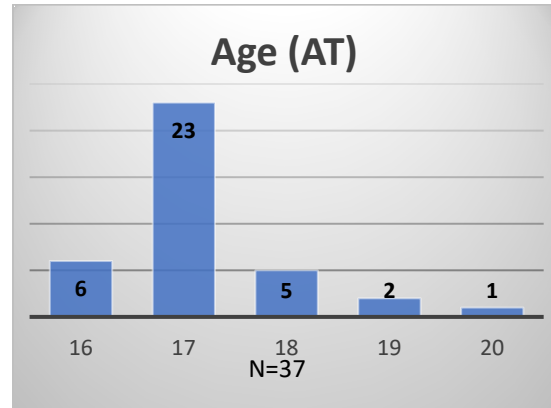

**Daily Data Dashboard – December 15, 2022**  
**Demographics for JTDC Population**  
**Thursday Morning Midnight Count**

Total # of probation Involved youth<sup>1</sup>: 1,035

<sup>1</sup> Probation Active: Any youth who is pending sentencing with an active social history, has been formally placed on probation or supervision with Cook County Juvenile Probation on the date of the report.

\*Age, Gender and Race for Criminal Court population (N=1) is not represented in this report.

Data sources: cFive Supervisor – Probation Population and RMIS – JTDC Population

Daily Data Dashboard – December 15, 2022  
Demographics for JTDC Population  
Thursday Morning Midnight Count