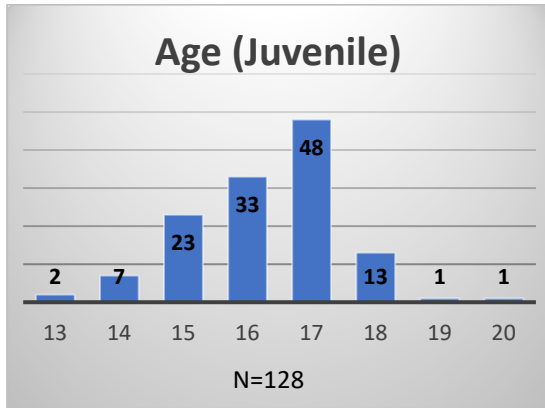

**Daily Data Dashboard – December 15, 2022**  
**Demographics for JTDC Population**  
**Thursday Morning Midnight Count**

Total # of probation Involved youth<sup>1</sup>: 1,035

<sup>1</sup> Probation Active: Any youth who is pending sentencing with an active social history, has been formally placed on probation or supervision with Cook County Juvenile Probation on the date of the report.

\*Age, Gender and Race for Criminal Court population (N=1) is not represented in this report.

Data sources: cFive Supervisor – Probation Population and RMIS – JTDC Population

Daily Data Dashboard – December 15, 2022  
Demographics for JTDC Population  
Thursday Morning Midnight Count