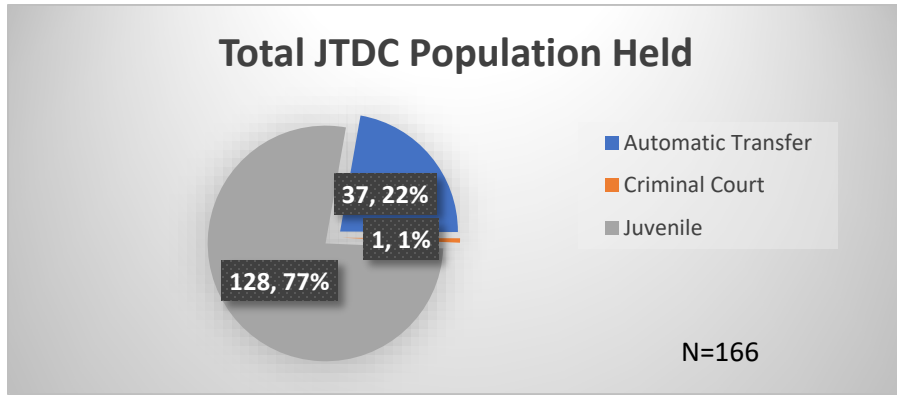

**Daily Data Dashboard – December 15, 2022**  
**Demographics for JTDC Population**  
**Thursday Morning Midnight Count**

Total # of probation Involved youth<sup>1</sup>: 1,035

<sup>1</sup> Probation Active: Any youth who is pending sentencing with an active social history, has been formally placed on probation or supervision with Cook County Juvenile Probation on the date of the report.

\*Age, Gender and Race for Criminal Court population (N=1) is not represented in this report.

Data sources: cFive Supervisor – Probation Population and RMIS – JTDC Population

Daily Data Dashboard – December 15, 2022  
Demographics for JTDC Population  
Thursday Morning Midnight Count